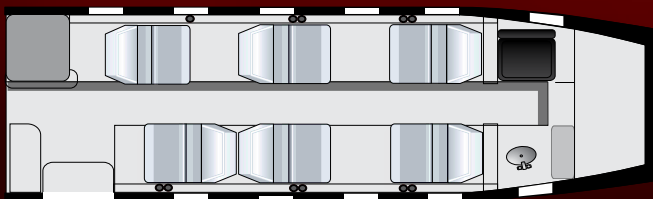

### Interior

- 6 Passenger
- New interior & sound proofing 2/2014
- GoGo PRO WiFi internet, text and talk
- 110 V outlets
- Aft lavatory with privacy door and belted seat
- Microwave & espresso machine in fwd galley cabinetry
- CD/DVD/PC w/Windows on fwd large bulkhead screen